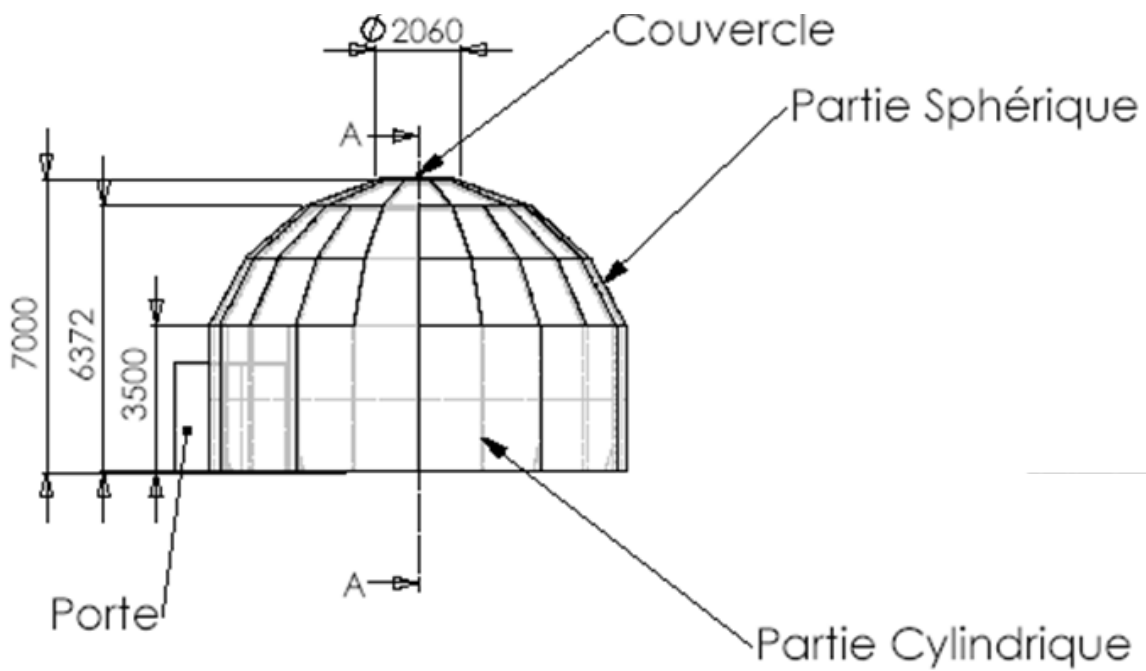

10m Radome With door NE7502-0

Specifications

Radome Specifications	
Diametre	10m
Height	7m
Weight	1100 kg
Composition	Epoxy resin and glass fiber
Protection	Anti UV Gelcoat (White RAL9010)
Wind resistance	150 km/h