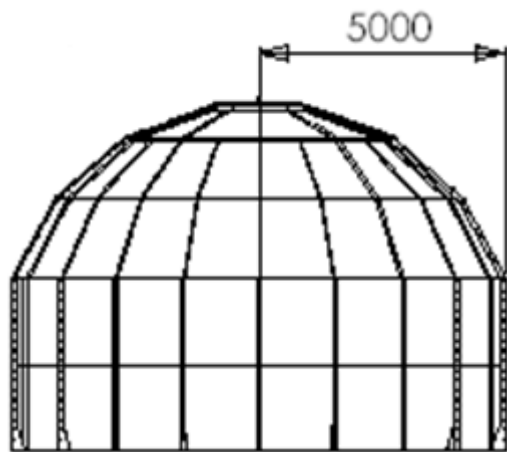

10m Radome With door NE7502-0

Specifications

Radome Specifications	
Diametre	10m
Height	7m
Weight	1100 kg
Composition	Epoxy resin and glass fiber
Protection	Anti UV Gelcoat (White RAL9010)
Wind resistance	150 km/h