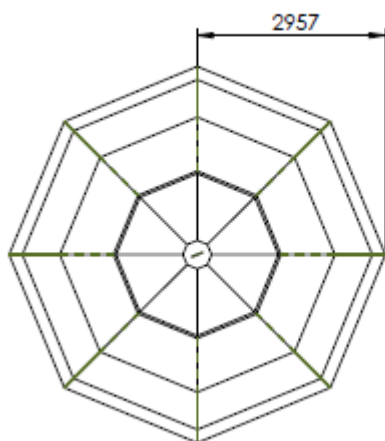

# 5m50 Radome Without door NE7501-C

## Specifications

Radome Specifications	
Diametre	5m90
Height	4m80
Weight	700 kg
Composition	Epoxy resin and glass fiber
Protection	Anti UV Gelcoat (White RAL9010)
Wind resistance	200 km/h