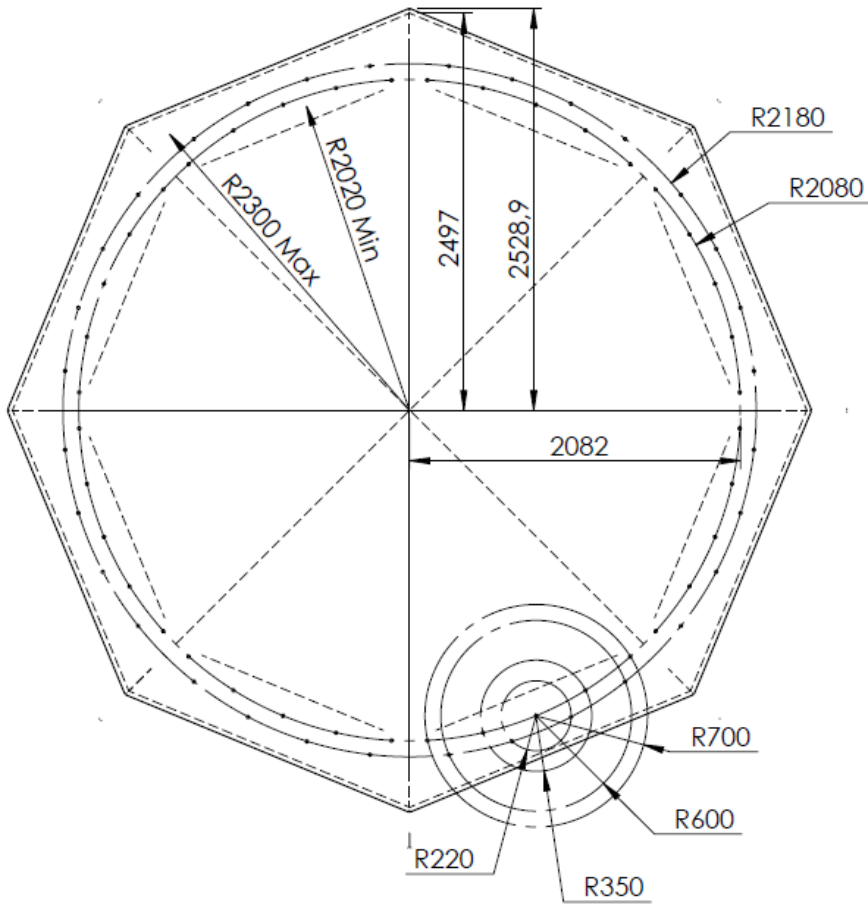

# 5m50 Radome Without door NE7501-C

## Specifications

Radome Specifications	
Diametre	5m90
Height	4m80
Weight	700 kg
Composition	Epoxy resin and glass fiber
Protection	Anti UV Gelcoat (White RAL9010)
Wind resistance	200 km/h