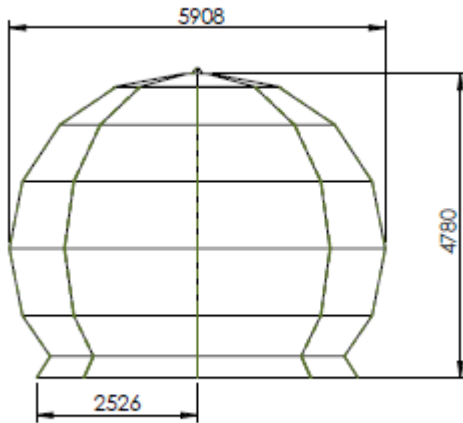

# 5m50 Radome Without door NE7501-C

## Specifications

Radome Specifications	
Diametre	5m90
Height	4m80
Weight	700 kg
Composition	Epoxy resin and glass fiber
Protection	Anti UV Gelcoat (White RAL9010)
Wind resistance	200 km/h