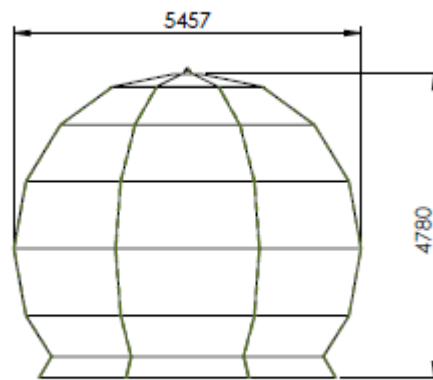

# 5m50 Radome Without door NE7501-C

## Specifications

Radome Specifications	
Diametre	5m90
Height	4m80
Weight	700 kg
Composition	Epoxy resin and glass fiber
Protection	Anti UV Gelcoat (White RAL9010)
Wind resistance	200 km/h