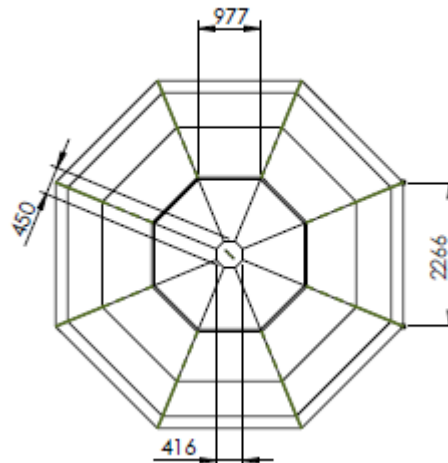

# 5m50 Radome Without door NE7501-C

## Specifications

Radome Specifications	
Diametre	5m90
Height	4m80
Weight	700 kg
Composition	Epoxy resin and glass fiber
Protection	Anti UV Gelcoat (White RAL9010)
Wind resistance	200 km/h